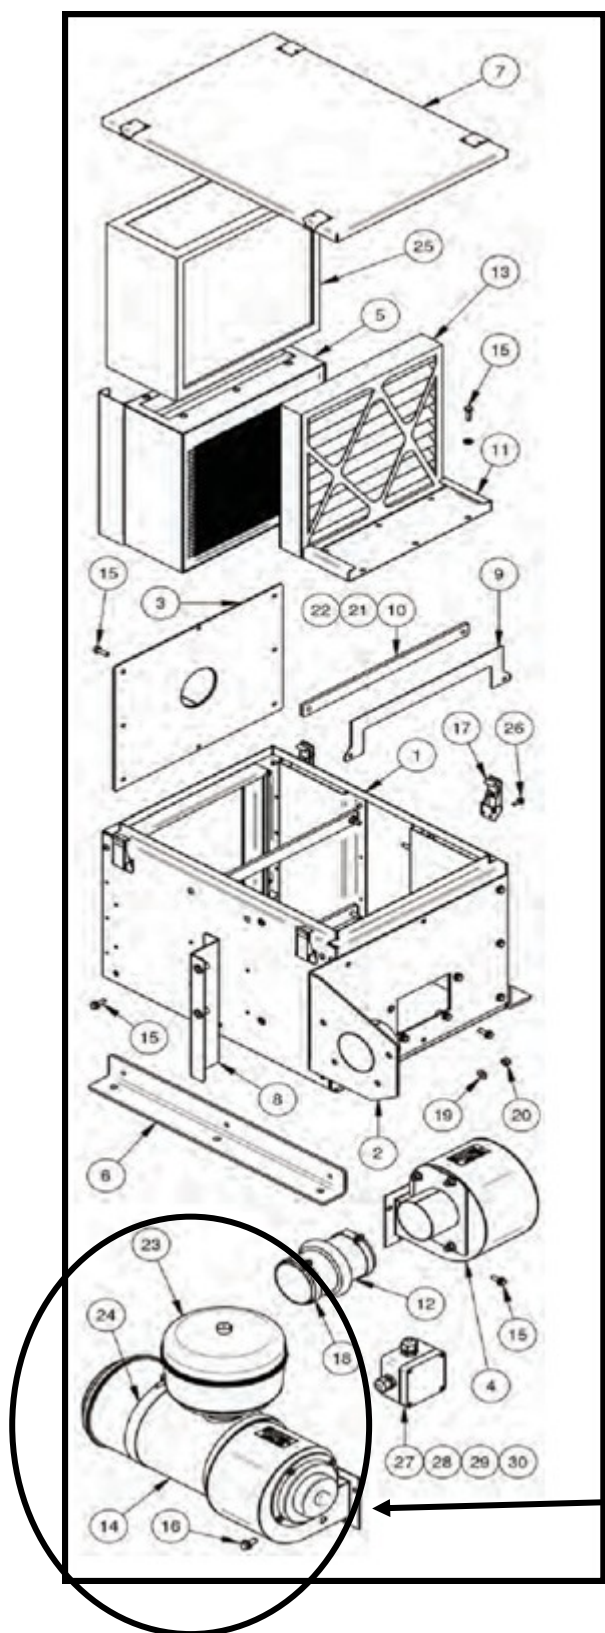

Sigma PVV50-24V
HEPA High Efficiency Air Purifier, Pressuriser
Parts List

ITEM	PART No.	QTY	DESCRIPTION
1	AS3505123	1	UNIT CASE ASSY-PVV50
2	AS3505137	1	FAN SUPPORT BRKT-EB9P
3	AS3505145	1	SPIGGOT ASSY DIA75
4	AS3505122	1	FRESH AIR BLOWER ASSY
5	AS3505127	1	PURAFIL MODULE ASSY-PVV50
	480004		MEDIA ACT ALUMINA MM1000
	480010		MEDIA ACT CARBON MM3000
	480011		MEDIA IMPREG CARBON MM9000
6	S5242136	2	MOUNTING ANGLE-PVV50
7	AS5242124	1	UNIT LID ASSY-PVV50
8	AS3505138	1	CANISTER MTG BRKT ASSY-EB9P
9	S3505150	1	DUST STOPPER PLATE
10	S5242126	4	FILTER RETAINER BRACKET
11	S5242132	1	PURAFIL MODULE FILL PANEL
12	746237	1	HUMP STRAIGHT RUBBER 3"
13	460628	1	SUPER VEE FILTER 305 X 305 X 5
14	AS506502	1	BASE UNIT 24V EB9P
17	UC310	4	CATCH OVERCENTRE SS A63
18	553626	2	CLAMP UTILUX NO 4 H044
23	460725	1	PRE-CLEANER
24	870001	1	MOUNT BAND 6 5 DIA
25	460863	1	ABSOLUTE FILTER
27	AS3505144	1	JUNCTION BOX ASSY
28	964037	2	TIE MOUNT PANDUIT TM3S8
29	RIA0366	AR	INSUL TUBE PVC 6MM BLK

Drawing: AS3505001

ITEM	PART No.	QTY	DESCRIPTION
1	410337	1	BLOWER WHEEL
2	460731	1	FILTER FHGO6
3	872877	1	CANNISTER DISC
4	AS506507	1	FAN COWL
5	AS601101	1	FILTER S/S