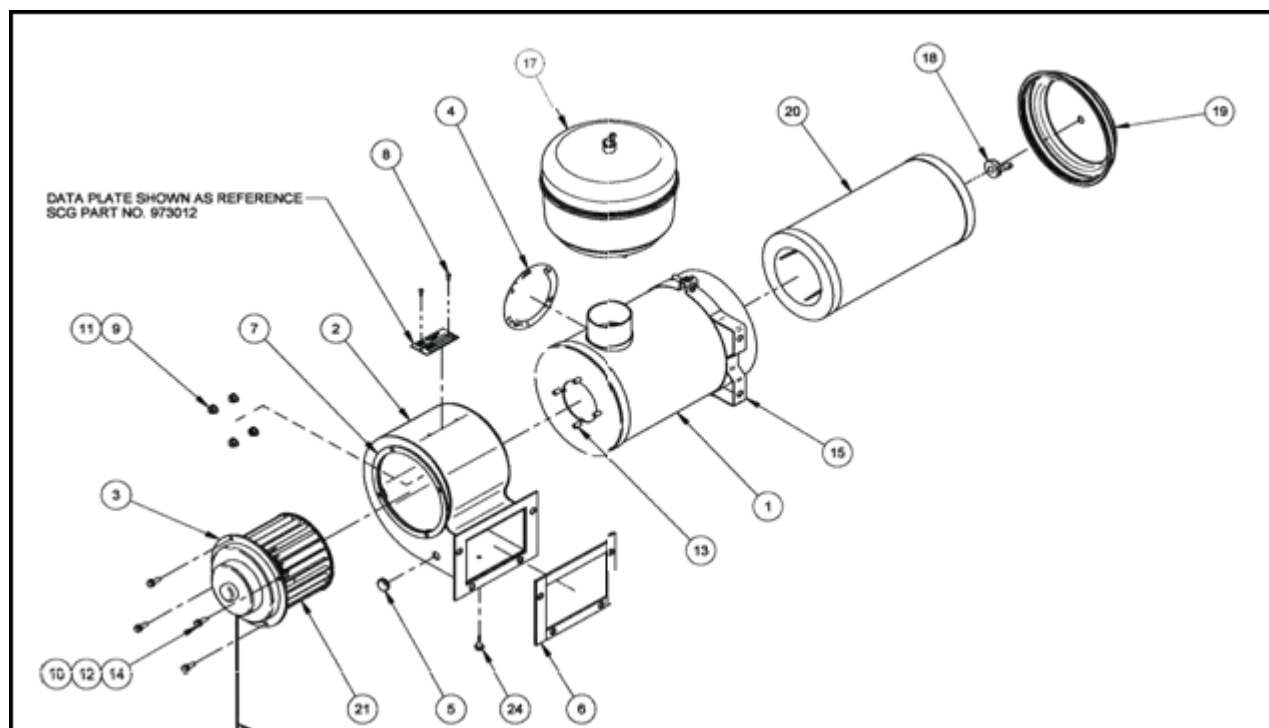

Sigma Pressuriser Parts List

EB9P

FFV50

PVV50

Sigma EB9P Pressuriser Parts List

ITEM	PART No.	QTY	DESCRIPTION
1	AM184935	1	FILTER CANISTER
2	AS506507	1	FAN COWL ASSY
3	UE325	1	MOTOR 24VDC PANCAKE
		1	MOTOR 12 VDC PANCAKE
4	973107	1	LABEL SIGMA BLUE/GREY
15	870001	1	MOUNT BAND STANDARD
	AS161638	1	MOUNT BAND H/DUTY SS
17	460725	1	PRE-CLEANER STANDARD
	460964	1	PRECLEANER H/DUTY TOPSPIN
	460748	1	PRE-CLEANER SS
18	460721	1	FILTER WING NUT
19	460709	1	END CAP
20	460706	1	O ELEMENT
	460080	1	FILTER HIGH EFF.
21	410337	1	BLOWER
25	460707	1	END CAP
26	460708	1	RUBBER BAFFLE
27	460764	1	CLAMP

Sigma FVV50 B3 B4 Filter & Pressuriser

ITEM	PART No.	QTY	DESCRIPTION
1	S1616219	1	FRESH AIR MOTOR DOME-PAINTED
2	861072	2	GASKET FRESH AIR FAN
3	553626	1	HOSE CLAMP
4	636127	1	BULLET SUPERGRIP
5	636125	1	BULLET SUPERGRIP
6	320C007	4	MOTOR 24V
7	AS187221	1	MOTOR MOUNT ASSEMBLY
8	971105	1	GROMMET
9	MRS050	1	SADDLE NX3
10	916016	1	POP RIVET 1/8" x 3/16"
11	410337	1	BLOWER WHEEL FVV50B4
	410605	1	BLOWER WHEEL FVV50B3
12	AM187217	1	FRESH AIR BLOWER ASSEMBLY
13	861071	1	GASKET FRESH AIR BLOWER
14	973012	1	DATA PLATE BLK & SILVER
16	935255	1	UNI SEAL
17	913215	4	M6 NYLOC NUT
18	912520	1	M6 FLAT WASHER S/S
19	460725	1	PRE - CLEANER PLASTICBOWL
	460748	1	PRE - CLEANER SS 2.5"
	460964	1	PRE - CLEANER TOP SPIN 2.5"
20	973107	1	LABEL SIGMA BLUE & GREY
	AM184935	1	F/A CANISTER ASSEMBLY
22	460721	1	WING NUT
23	460709	1	END CAP
24	912570	8	M6 SPRING WASHER S/S
21	460706	1	FILTER
			Drawing: AM187223

Drawing: AS3505001

ITEM	PART No.	QTY	DESCRIPTION
1	410337	1	BLOWER WHEEL
2	460731	1	FILTER FHGO6
3	872877	1	CANNISTER DISC
4	AS506507	1	FAN COWL
5	AS601101	1	FILTER S/S