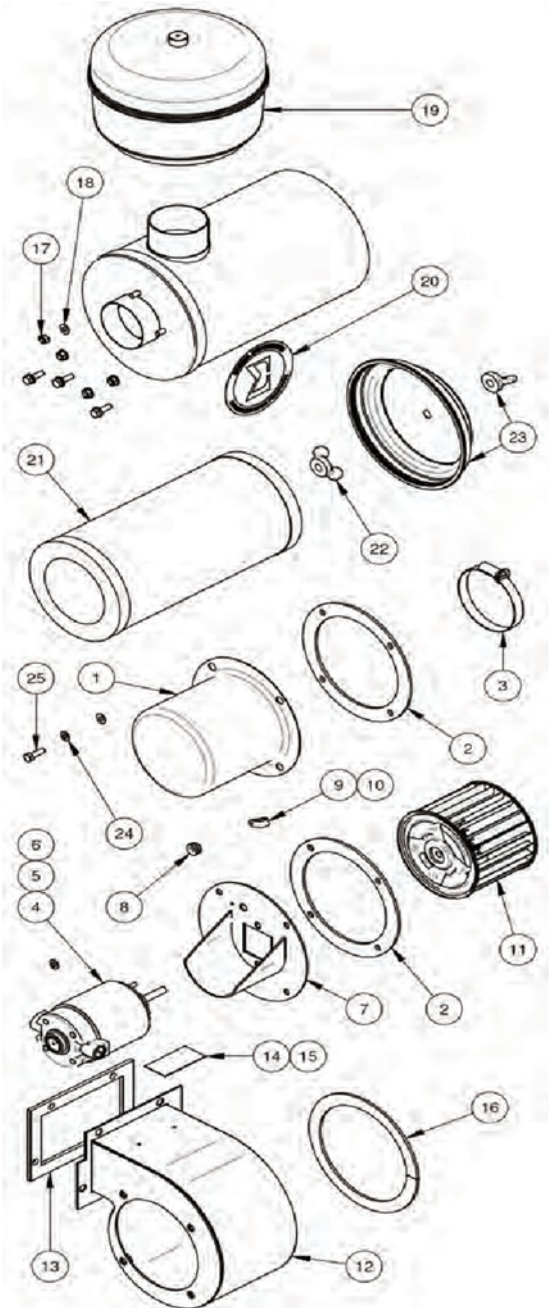

Sigma Pressuriser Parts List

EB9P

FFV50

PVV50

Sigma EB9P Pressuriser Parts List

ITEM	PART No.	QTY	DESCRIPTION
1	AM184935	1	FILTER CANISTER
2	AS506507	1	FAN COWL ASSY
3	UE325	1	MOTOR 24VDC PANCAKE
		1	MOTOR 12 VDC PANCAKE
4	973107	1	LABEL SIGMA BLUE/GREY
15	870001	1	MOUNT BAND STANDARD
	AS161638	1	MOUNT BAND H/DUTY SS
17	460725	1	PRE-CLEANER STANDARD
	460964	1	PRECLEANER H/DUTY TOPSPIN
	460748	1	PRE-CLEANER SS
18	460721	1	FILTER WING NUT
19	460709	1	END CAP
20	460706	1	O ELEMENT
	460080	1	FILTER HIGH EFF.
21	410337	1	BLOWER
25	460707	1	END CAP
26	460708	1	RUBBER BAFFLE
27	460764	1	CLAMP

Sigma FVV50 B3 B4 Filter & Pressuriser

ITEM	PART No.	QTY	DESCRIPTION
1	S1616219	1	FRESH AIR MOTOR DOME-PAINTED
2	861072	2	GASKET FRESH AIR FAN
3	553626	1	HOSE CLAMP
4	636127	1	BULLET SUPERGRIP
5	636125	1	BULLET SUPERGRIP
6	320C007	4	MOTOR 24V
7	AS187221	1	MOTOR MOUNT ASSEMBLY
8	971105	1	GROMMET
9	MRS050	1	SADDLE NX3
10	916016	1	POP RIVET 1/8" x 3/16"
11	410337	1	BLOWER WHEEL FVV50B4
	410605	1	BLOWER WHEEL FVV50B3
12	AM187217	1	FRESH AIR BLOWER ASSEMBLY
13	861071	1	GASKET FRESH AIR BLOWER
14	973012	1	DATA PLATE BLK & SILVER
16	935255	1	UNI SEAL
17	913215	4	M6 NYLOC NUT
18	912520	1	M6 FLAT WASHER S/S
19	460725	1	PRE - CLEANER PLASTICBOWL
	460748	1	PRE - CLEANER SS 2.5"
	460964	1	PRE - CLEANER TOP SPIN 2.5"
20	973107	1	LABEL SIGMA BLUE & GREY
	AM184935	1	F/A CANISTER ASSEMBLY
22	460721	1	WING NUT
23	460709	1	END CAP
24	912570	8	M6 SPRING WASHER S/S
21	460706	1	FILTER
			Drawing: AM187223

Drawing: AS3505001

ITEM	PART No.	QTY	DESCRIPTION
1	410337	1	BLOWER WHEEL
2	460731	1	FILTER FHGO6
3	872877	1	CANNISTER DISC
4	AS506507	1	FAN COWL
5	AS601101	1	FILTER S/S